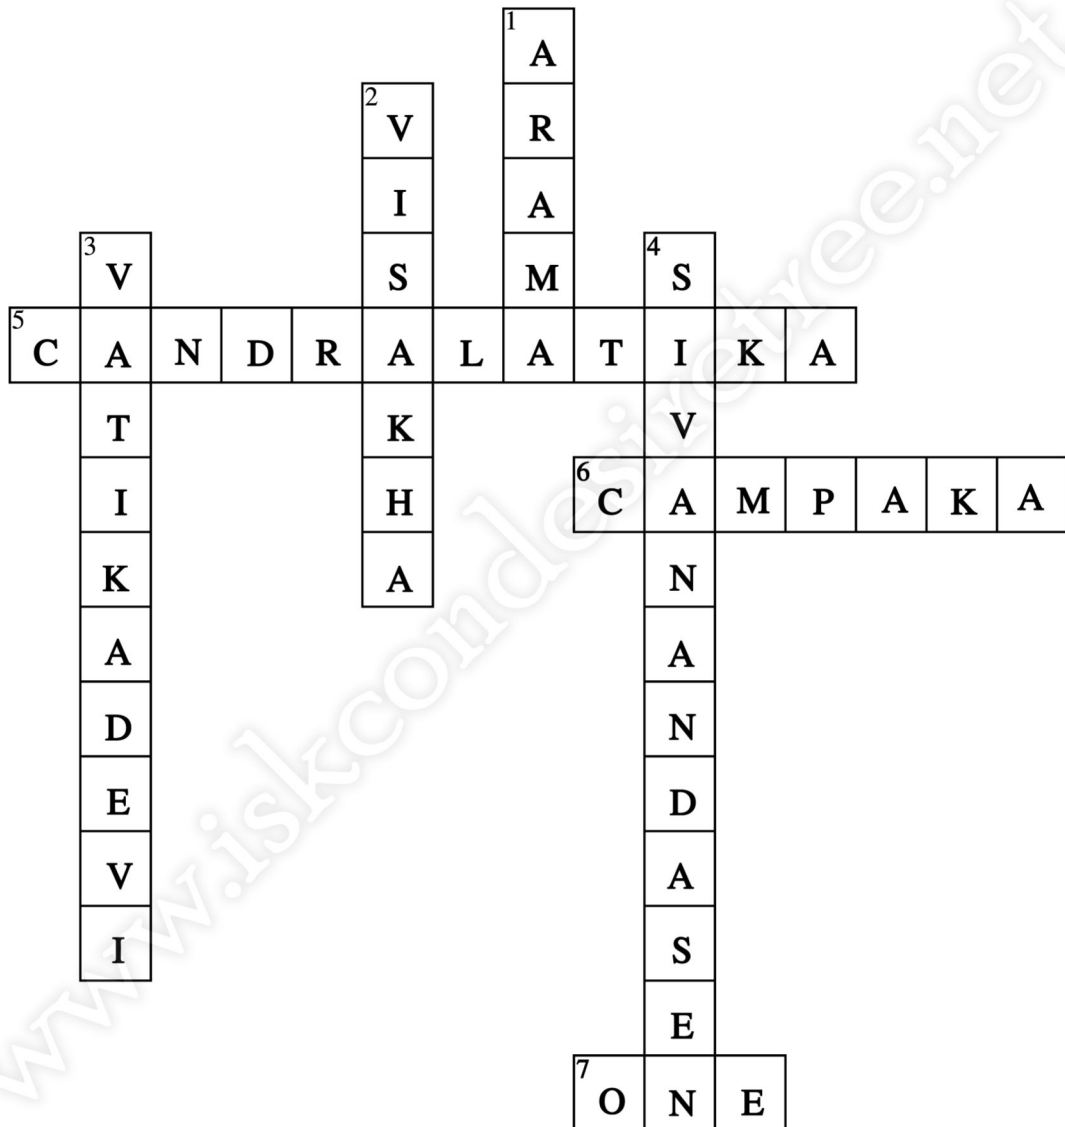

# Campakalata Devi

Across:

5. One of the chief sakhis in the group of Campakalata
6. Campakalata's complexion is the color of a blossoming yellow \_\_\_\_\_ flower
7. Campakalata is \_\_\_ day(s) younger than Srimati Radharani

Down:

1. Father of Campakalata
2. Campakalata's qualities are much like those of \_\_\_\_\_
3. Mother of Campakalata
4. In gaura-lila, Campakalata appears as Sri \_\_\_\_\_

Hare Krishna Hare Krishna Krishna Krishna Hare Hare  
Hare Rama Hare Rama Rama Rama Hare Hare