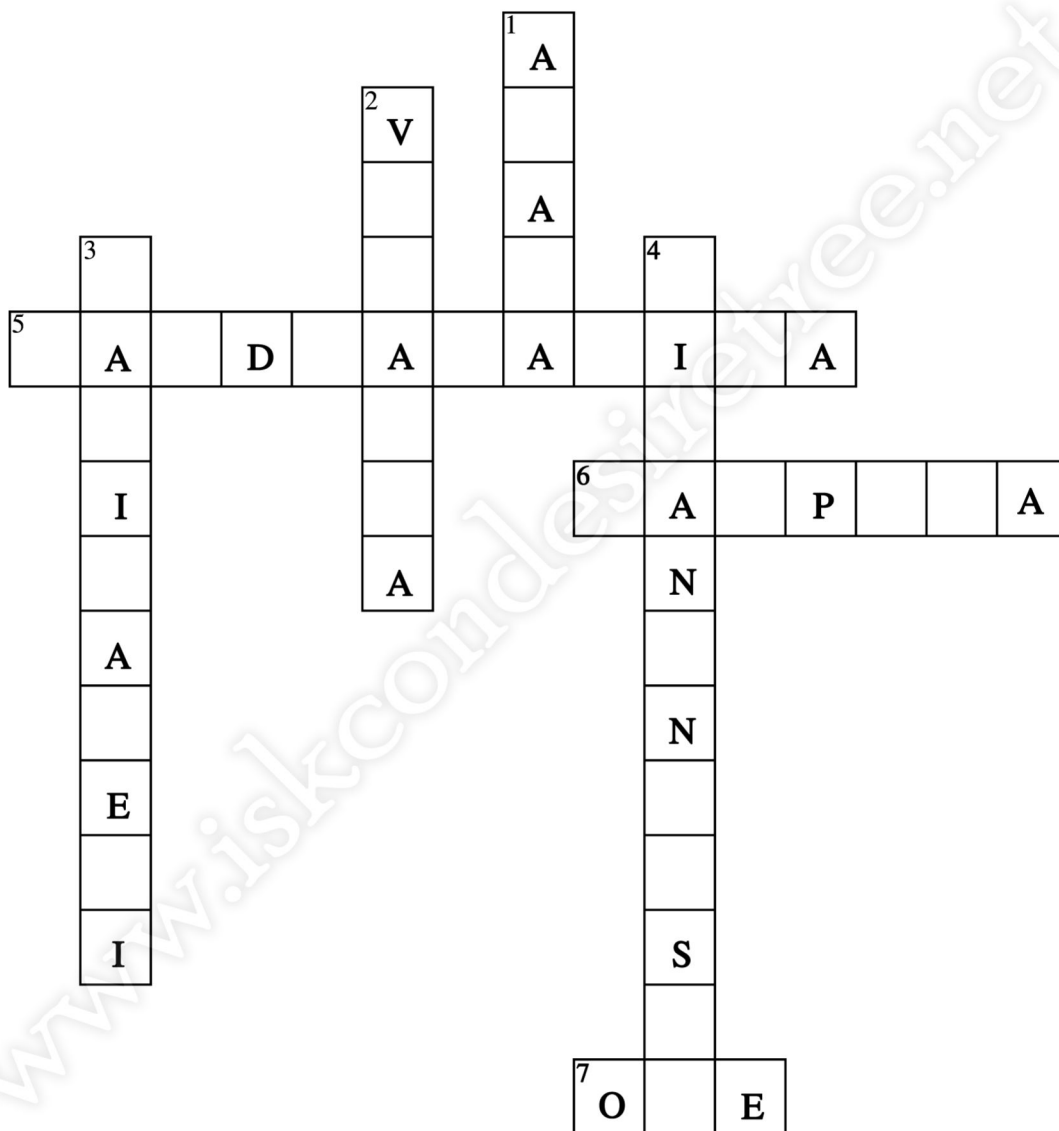

# Campakalata Devi

Across:

5. One of the chief sakhis in the group of Campakalata
6. Campakalata's complexion is the color of a blossoming yellow \_\_\_\_\_ flower
7. Campakalata is \_\_\_ day(s) younger than Srimati Radharani

Down:

1. Father of Campakalata
2. Campakalata's qualities are much like those of \_\_\_\_\_
3. Mother of Campakalata
4. In gaura-lila, Campakalata appears as Sri \_\_\_\_\_

Hare Krishna Hare Krishna Krishna Krishna Hare Hare  
Hare Rama Hare Rama Rama Rama Hare Hare