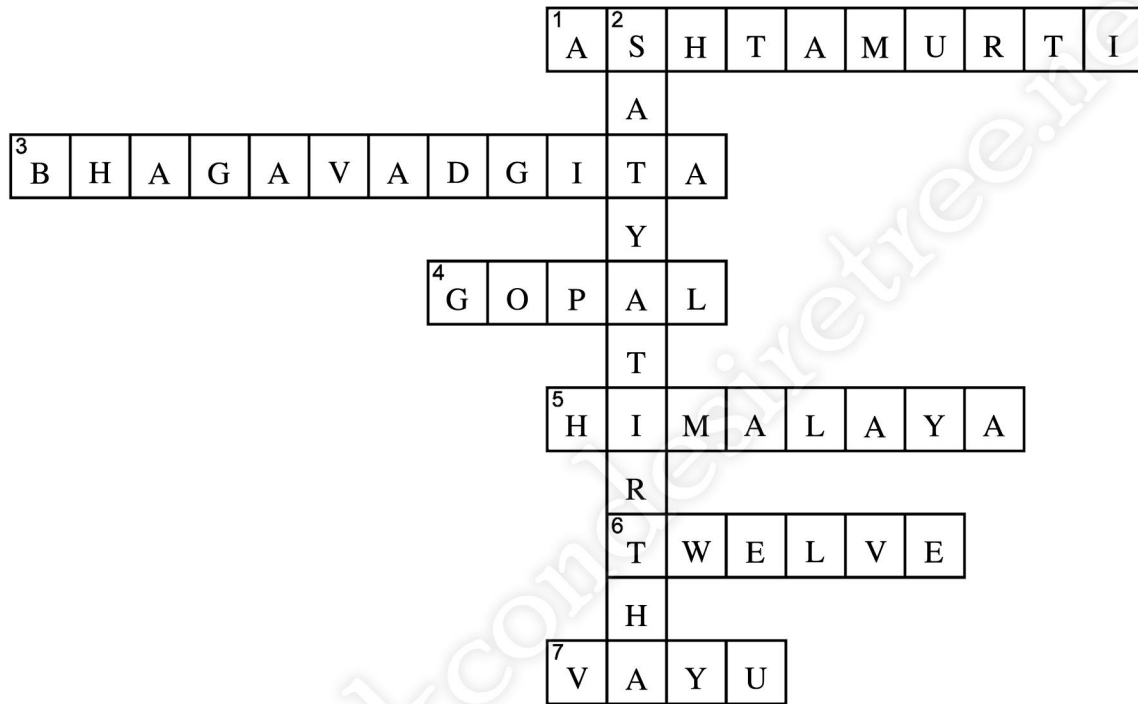

Name: _____ Date: _____

Madhvacharya

Across:

Down:

1. Name of the Shalagrama sila given by Vyasadeva to Madhvacharya
2. This disciple of Madhvacharya was attacked by a fierce Bengali tiger
3. Madhvacharya's commentary on _____ was approved by Vyasadeva
4. In Udupi, Madhvacharya installed a beautiful Deity of _____
5. Madhvacharya met Vyasadeva at _____
6. Madhvacharya took Sannyasa at the age of _____
7. Madhvacharya is the incarnation of _____

Hare Krishna Hare Krishna Krishna Krishna Hare Hare
Hare Rama Hare Rama Rama Rama Hare Hare

www.iskcondesiretree.net

Madhvacharya

Across:

Down:

1. Name of the Shalagrama sila given by Vyasadeva to Madhvacharya
2. This disciple of Madhvacharya was attacked by a fierce Bengali tiger
3. Madhvacharya's commentary on _____ was approved by Vyasadeva
4. In Udupi, Madhvacharya installed a beautiful Deity of _____
5. Madhvacharya met Vyasadeva at _____
6. Madhvacharya took Sannyasa at the age of _____
7. Madhvacharya is the incarnation of _____