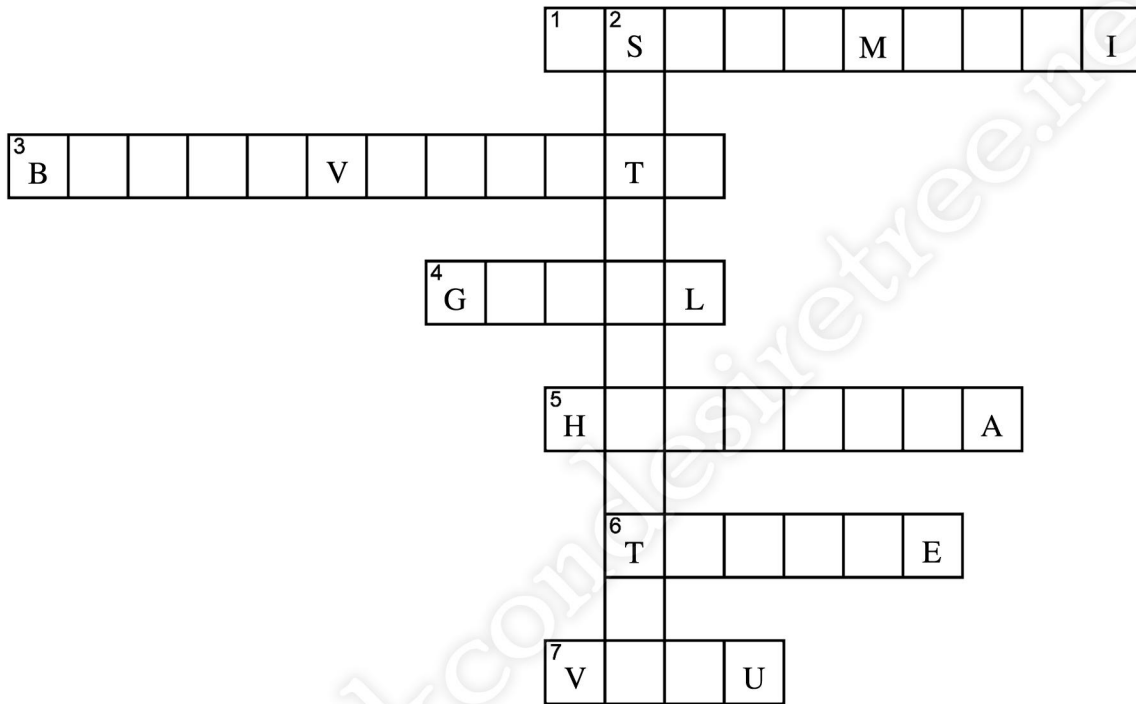

Name: _____ Date: _____

Madhvacharya

Across:

Down:

1. Name of the Shalagrama sila given by Vyasadeva to Madhvacharya
2. This disciple of Madhvacharya was attacked by a fierce Bengali tiger
3. Madhvacharya's commentary on _____ was approved by Vyasadeva
4. In Udupi, Madhvacharya installed a beautiful Deity of _____
5. Madhvacharya met Vyasadeva at _____
6. Madhvacharya took Sannyasa at the age of _____
7. Madhvacharya is the incarnation of _____

Hare Krishna Hare Krishna Krishna Krishna Hare Hare
Hare Rama Hare Rama Rama Rama Hare Hare

www.iskcondesiretree.net

Madhvacharya

Across:

Down:

1. Name of the Shalagrama sila given by Vyasadeva to Madhvacharya
2. This disciple of Madhvacharya was attacked by a fierce Bengali tiger
3. Madhvacharya's commentary on _____ was approved by Vyasadeva
4. In Udupi, Madhvacharya installed a beautiful Deity of _____
5. Madhvacharya met Vyasadeva at _____
6. Madhvacharya took Sannyasa at the age of _____
7. Madhvacharya is the incarnation of _____