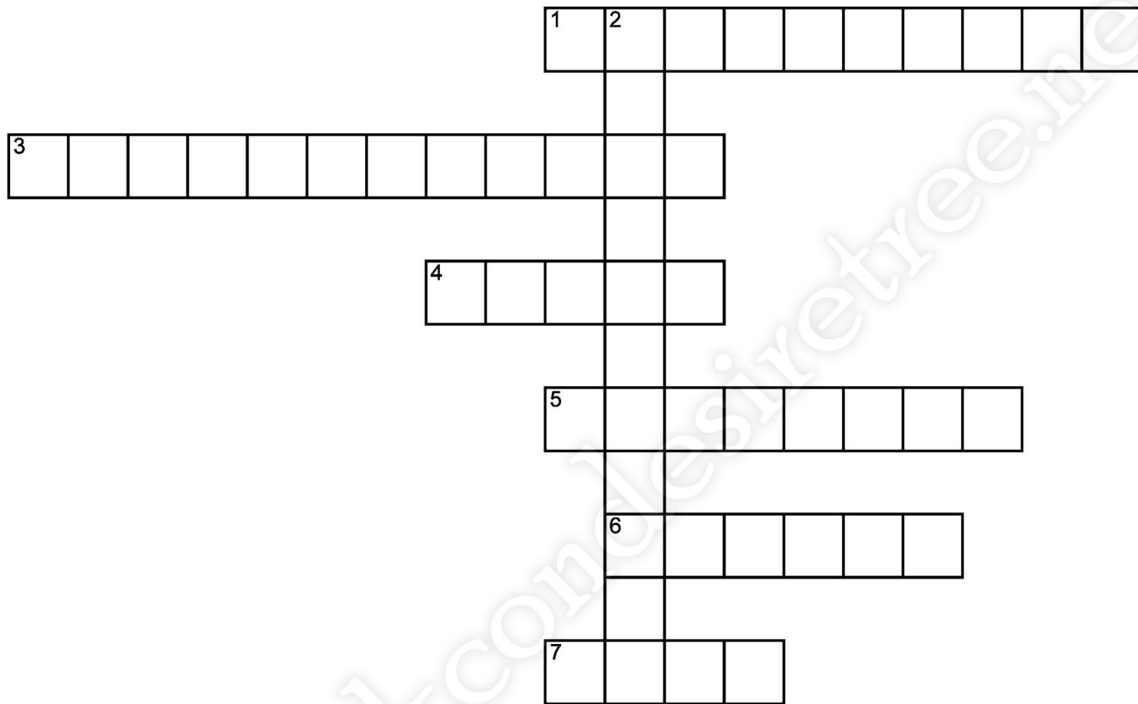

Name: _____ Date: _____

Madhvacharya

Across:

Down:

1. Name of the Shalagrama sila given by Vyasadeva to Madhvacharya
2. This disciple of Madhvacharya was attacked by a fierce Bengali tiger
3. Madhvacharya's commentary on _____ was approved by Vyasadeva
4. In Udupi, Madhvacharya installed a beautiful Deity of _____
5. Madhvacharya met Vyasadeva at _____
6. Madhvacharya took Sannyasa at the age of _____
7. Madhvacharya is the incarnation of _____

Hare Krishna Hare Krishna Krishna Krishna Hare Hare
Hare Rama Hare Rama Rama Rama Hare Hare

www.iskcondesiretree.net

Madhvacharya

Across:

Down:

1. Name of the Shalagrama sila given by Vyasadeva to Madhvacharya
2. This disciple of Madhvacharya was attacked by a fierce Bengali tiger
3. Madhvacharya's commentary on _____ was approved by Vyasadeva
4. In Udupi, Madhvacharya installed a beautiful Deity of _____
5. Madhvacharya met Vyasadeva at _____
6. Madhvacharya took Sannyasa at the age of _____
7. Madhvacharya is the incarnation of _____