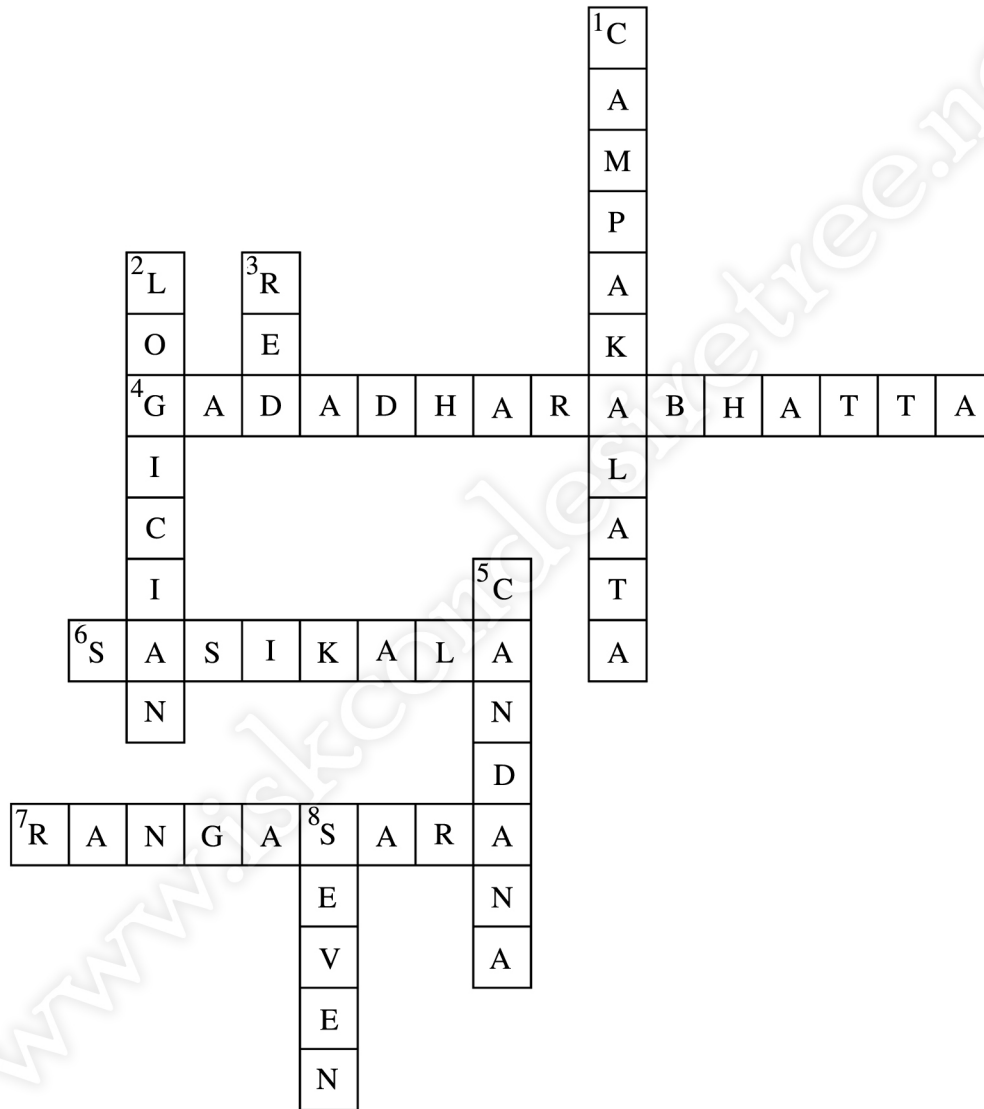

# Rangadevi

Across:

Down:

- |  |   |   |
|--|---|---|
| <p>4. Rangadevi appears in Gaura lila as _____</p> <p>6. One of the chief sakhis in the group of Rangadevi</p> | <p>1. Rangadevi's seva is offering _____</p> <p>2. Father of Rangadevi</p> <p>6. One of the chief sakhis in the group of Rangadevi are the color of a</p> | <p>5. Rangadevi's seva is offering _____</p> <p>8. Rangadevi is _____ days younger than Srimati Radharani</p> |
|--|---|---|